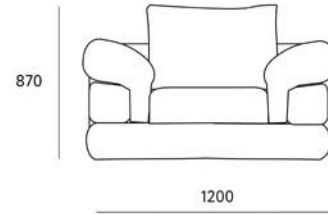

870

1200

700