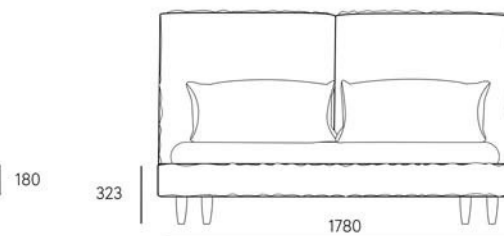

overall size	berth
2140x1340	2000x1200
2140x1040	2000x900
2140x940	2000x800
2040x1040	1900x900
2040x940	1900x800

bed
FERMINO

bed
FERMINO

overall size	berth
2130x2005	2000x2000
2130x1905	2000x1800
2130x1705	2000x1600
2130x1505	2000x1400
2130x1005	2000x1000

bed
PURE

bed
PURE

bed
CLAIRE

bed
CLAIRE

overall size	berth
2160x2150	2000x2000
2160x1950	2000x1800
2160x1750	2000x1600
2160x1550	2000x1400
2160x1150	2000x1000

bed
VITTORIA

bed
VITTORIA

bed
LEVIS PRIME

bed
LEVIS PRIME

bed
CLIFF

bed
CLIFF

overall size	berth
2130x2180	2000x2000
2130x1980	2000x1800
2130x1780	2000x1600

bed
STEFANO

bed
STEFANO

bed
DORA

bed
DORA