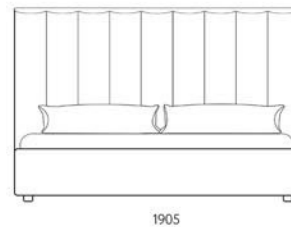

corner sofa
PATER

corner sofa
PATER

sofa
TEOS

sofa
TEOS

sofa
ETNA A

sofa
ETNA A

sofa
ETNA

sofa
ETNA

corner sofa
ETNA

corner sofa
ETNA

bed
MEADOW

bed
MEADOW

bed
BELLINI

bed
BELLINI

bed
FANCY

bed
FANCY

overall size	berth
2140x1340	2000x1200
2140x1040	2000x900
2140x940	2000x800
2040x1040	1900x900
2040x940	1900x800

bed
FERMINO

bed
FERMINO

overall size	berth
2130x2005	2000x2000
2130x1905	2000x1800
2130x1705	2000x1600
2130x1505	2000x1400
2130x1005	2000x1000

bed
PURE

bed
PURE

bed
CLAIRE

bed
CLAIRE

overall size	berth
2160x2150	2000x2000
2160x1950	2000x1800
2160x1750	2000x1600
2160x1550	2000x1400
2160x1150	2000x1000

bed
VITTORIA

bed
VITTORIA

bed
LEVIS PRIME