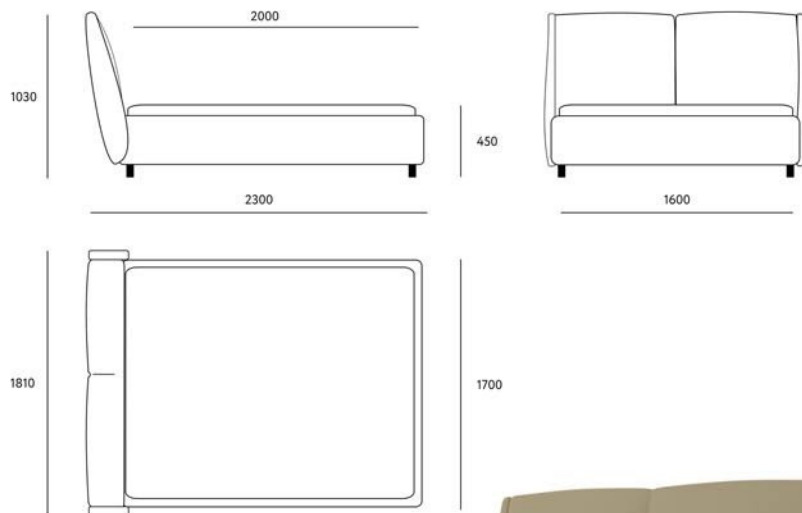

overall size	berth
2140x1340	2000x1200
2140x1040	2000x900
2140x940	2000x800
2040x1040	1900x900
2040x940	1900x800

bed
FERMINO

bed
FERMINO

overall size	berth
2130x2005	2000x2000
2130x1905	2000x1800
2130x1705	2000x1600
2130x1505	2000x1400
2130x1005	2000x1000

bed
PURE

bed
PURE

bed
CLAIRE

bed
CLAIRE

overall size	berth
2160x2150	2000x2000
2160x1950	2000x1800
2160x1750	2000x1600
2160x1550	2000x1400
2160x1150	2000x1000

bed
VITTORIA

bed
VITTORIA

bed
LEVIS PRIME

bed
LEVIS PRIME

bed
CLIFF

bed
CLIFF

overall size	berth
2130x2180	2000x2000
2130x1980	2000x1800
2130x1780	2000x1600

bed
STEFANO

bed
STEFANO

bed
DORA

bed
DORA