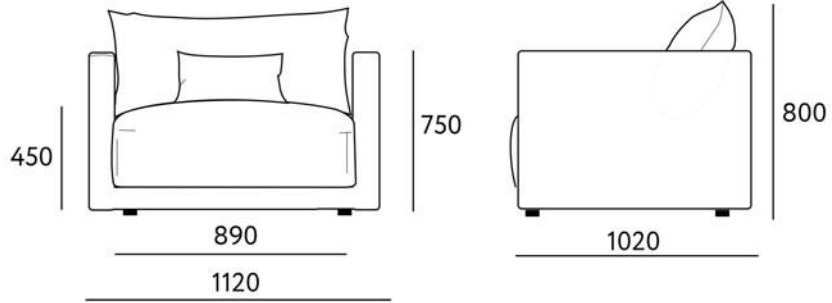

armchair
ROSE