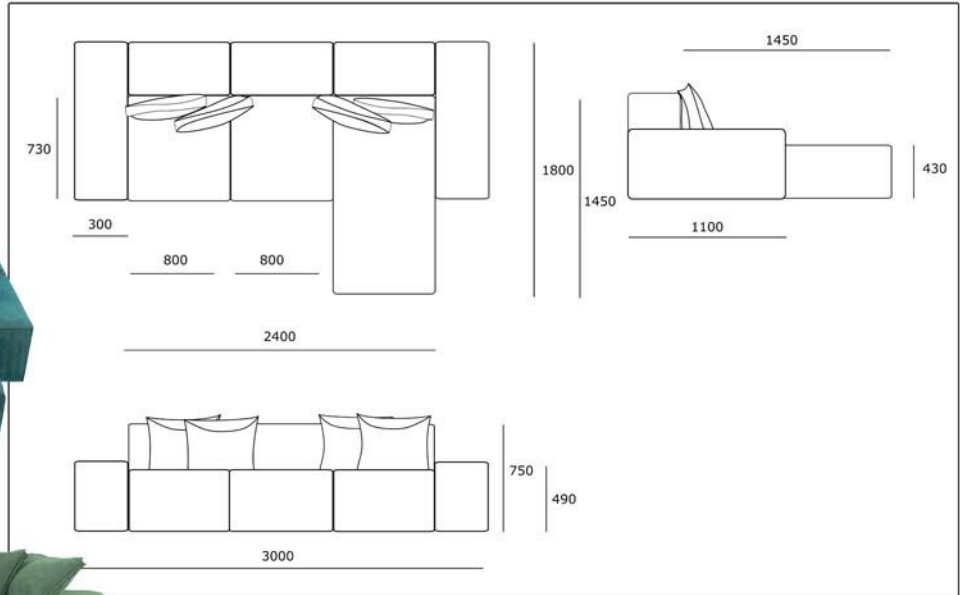

corner sofa
CLIFF