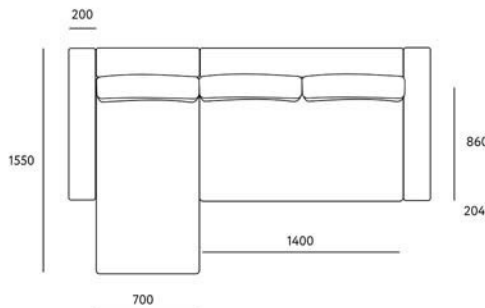

corner sofa
PATER