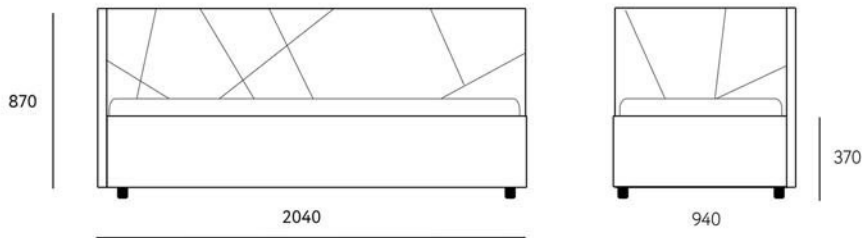

corner sofa
ETNA

corner sofa
ETNA

bed
MEADOW

bed
MEADOW

bed
BELLINI

bed
BELLINI

bed
FANCY

bed
FANCY

overall size	berth
2140x1340	2000x1200
2140x1040	2000x900
2140x940	2000x800
2040x1040	1900x900
2040x940	1900x800

bed
FERMINO

bed
FERMINO

overall size	berth
2130x2005	2000x2000
2130x1905	2000x1800
2130x1705	2000x1600
2130x1505	2000x1400
2130x1005	2000x1000

bed
PURE

bed
PURE

bed
CLAIRE

bed
CLAIRE

overall size	berth
2160x2150	2000x2000
2160x1950	2000x1800
2160x1750	2000x1600
2160x1550	2000x1400
2160x1150	2000x1000

bed
VITTORIA

bed
VITTORIA

bed
LEVIS PRIME