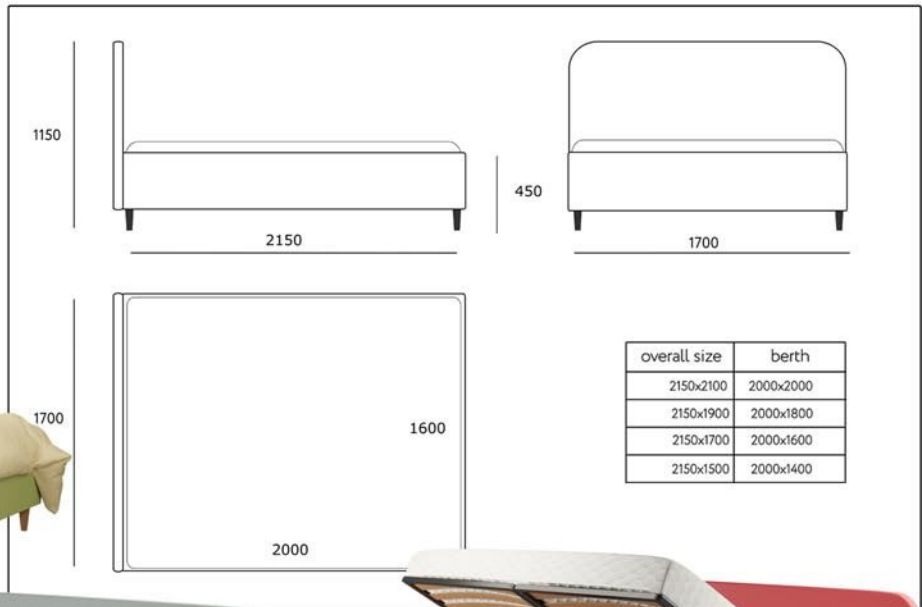

overall size	berth
2140x1340	2000x1200
2140x1040	2000x900
2140x940	2000x800
2040x1040	1900x900
2040x940	1900x800

bed
FERMINO

bed
FERMINO

overall size	berth
2130x2005	2000x2000
2130x1905	2000x1800
2130x1705	2000x1600
2130x1505	2000x1400
2130x1005	2000x1000

bed
PURE

bed
PURE

bed
CLAIRE

bed
CLAIRE

overall size	berth
2160x2150	2000x2000
2160x1950	2000x1800
2160x1750	2000x1600
2160x1550	2000x1400
2160x1150	2000x1000

bed
VITTORIA

bed
VITTORIA

bed
LEVIS PRIME