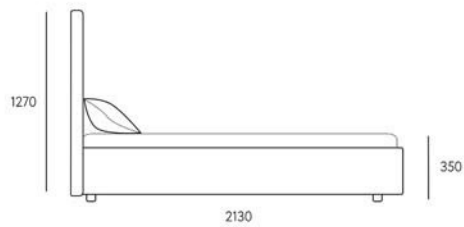

corner sofa
ETNA

corner sofa
ETNA

bed
MEADOW

bed
MEADOW

bed
BELLINI

bed
BELLINI

bed
FANCY

bed
FANCY

overall size	berth
2140x1340	2000x1200
2140x1040	2000x900
2140x940	2000x800
2040x1040	1900x900
2040x940	1900x800

bed
FERMINO

bed
FERMINO

overall size	berth
2130x2005	2000x2000
2130x1905	2000x1800
2130x1705	2000x1600
2130x1505	2000x1400
2130x1005	2000x1000

bed
PURE

bed
PURE

bed
CLAIRE

bed
CLAIRE

overall size	berth
2160x2150	2000x2000
2160x1950	2000x1800
2160x1750	2000x1600
2160x1550	2000x1400
2160x1150	2000x1000

bed
VITTORIA

bed
VITTORIA

bed
LEVIS PRIME