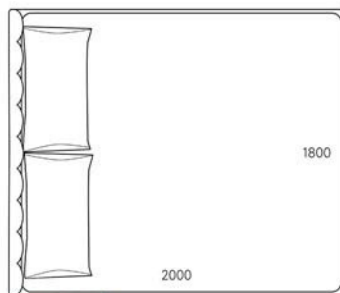

corner sofa
ETNA

corner sofa
ETNA

bed
MEADOW

bed
MEADOW

bed
BELLINI

bed
BELLINI

bed
FANCY

bed
FANCY

overall size	berth
2140x1340	2000x1200
2140x1040	2000x900
2140x940	2000x800
2040x1040	1900x900
2040x940	1900x800

bed
FERMINO

bed
FERMINO

overall size	berth
2130x2005	2000x2000
2130x1905	2000x1800
2130x1705	2000x1600
2130x1505	2000x1400
2130x1005	2000x1000

bed
PURE

bed
PURE

bed
CLAIRE

bed
CLAIRE

overall size	berth
2160x2150	2000x2000
2160x1950	2000x1800
2160x1750	2000x1600
2160x1550	2000x1400
2160x1150	2000x1000

bed
VITTORIA

bed
VITTORIA

bed
LEVIS PRIME