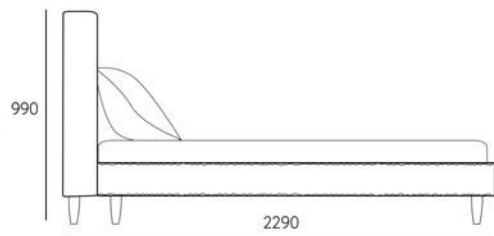

overall size	berth
2140x1340	2000x1200
2140x1040	2000x900
2140x940	2000x800
2040x1040	1900x900
2040x940	1900x800

bed
FERMINO

bed
FERMINO

overall size	berth
2130x2005	2000x2000
2130x1905	2000x1800
2130x1705	2000x1600
2130x1505	2000x1400
2130x1005	2000x1000

bed
PURE

bed
PURE

bed
CLAIRE

bed
CLAIRE

overall size	berth
2160x2150	2000x2000
2160x1950	2000x1800
2160x1750	2000x1600
2160x1550	2000x1400
2160x1150	2000x1000

bed
VITTORIA

bed
VITTORIA

bed
LEVIS PRIME

bed
LEVIS PRIME

bed
CLIFF

bed
CLIFF

overall size	berth
2130x2180	2000x2000
2130x1980	2000x1800
2130x1780	2000x1600

bed
STEFANO

bed
STEFANO

bed
DORA

bed
DORA