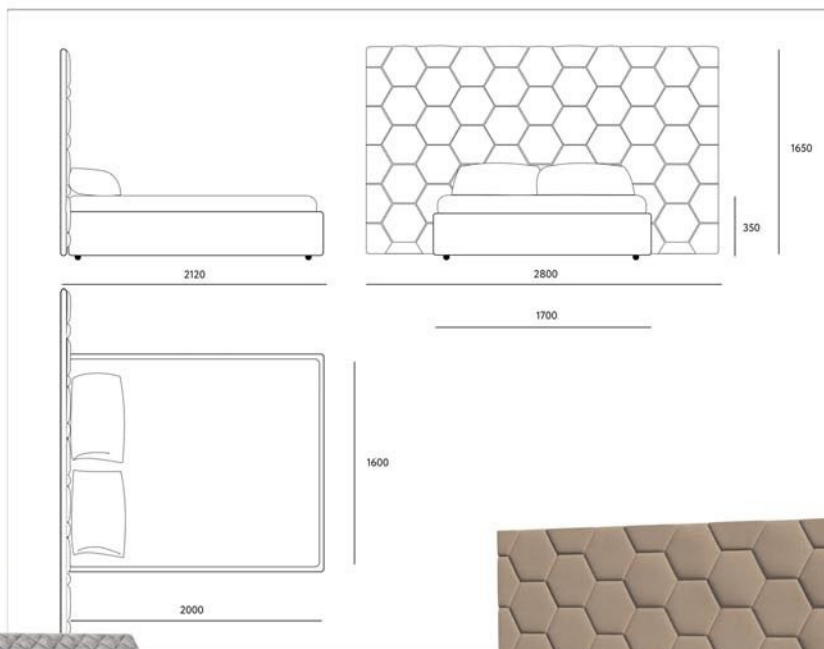

bed
PURE

bed
PURE

bed
CLAIRE

bed
CLAIRE

overall size	berth
2160x2150	2000x2000
2160x1950	2000x1800
2160x1750	2000x1600
2160x1550	2000x1400
2160x1150	2000x1000

bed
VITTORIA

bed
VITTORIA

bed
LEVIS PRIME

bed
LEVIS PRIME

bed
CLIFF

bed
CLIFF

overall size	berth
2130x2180	2000x2000
2130x1980	2000x1800
2130x1780	2000x1600

bed
STEFANO

bed
STEFANO

bed
DORA

bed
DORA