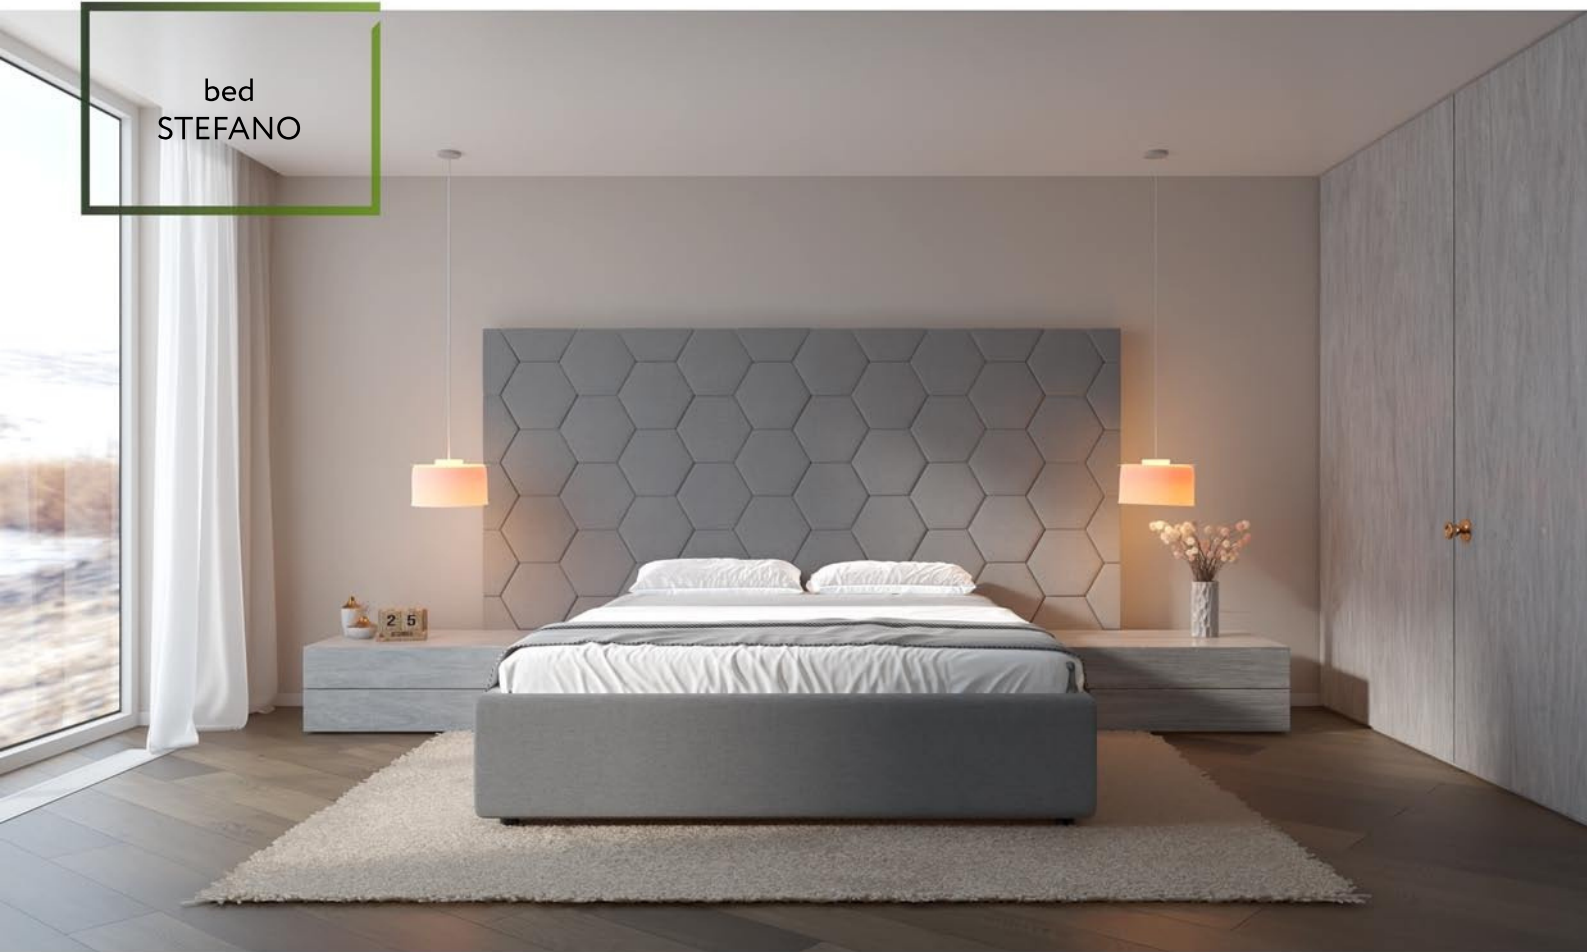

bed
LEVIS PRIME

bed
CLIFF

bed
CLIFF

overall size	berth
2130x2180	2000x2000
2130x1980	2000x1800
2130x1780	2000x1600

bed
STEFANO

bed
STEFANO

bed
DORA

bed
DORA