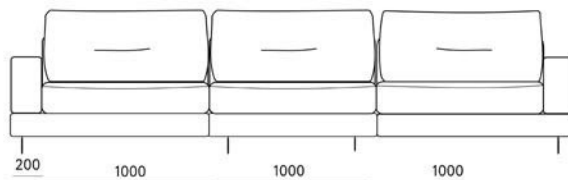

corner sofa
ETNA