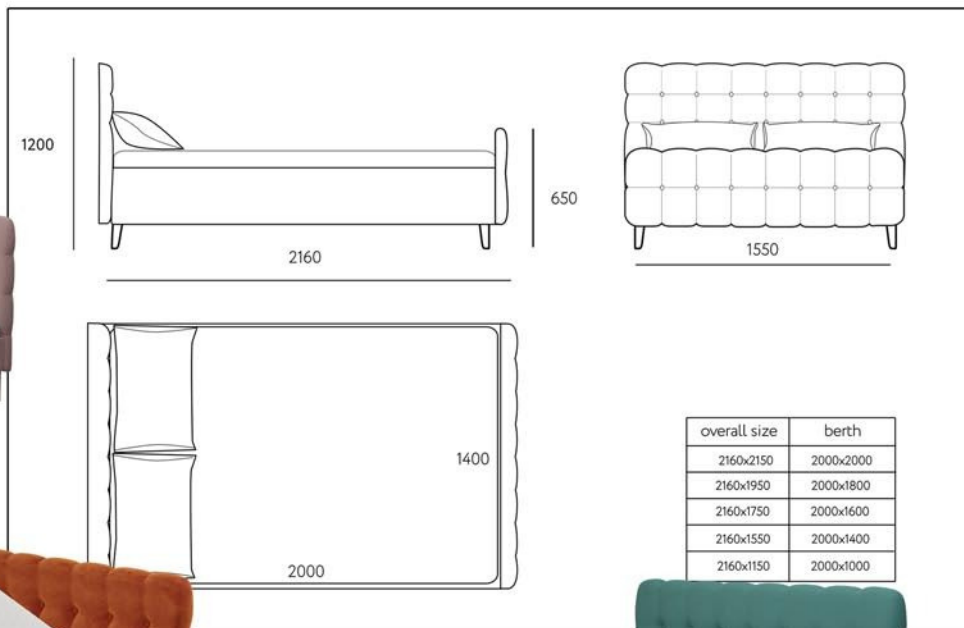

bed
PURE

bed
PURE

bed
CLAIRE

bed
CLAIRE

overall size	berth
2160x2150	2000x2000
2160x1950	2000x1800
2160x1750	2000x1600
2160x1550	2000x1400
2160x1150	2000x1000

bed
VITTORIA

bed
VITTORIA

bed
LEVIS PRIME