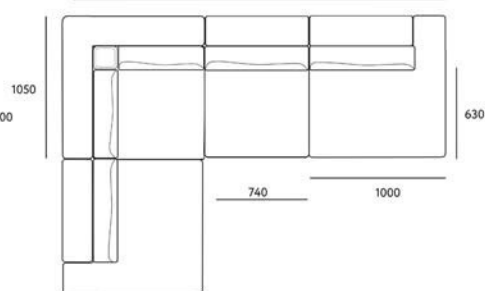

corner sofa
NAVIS
9