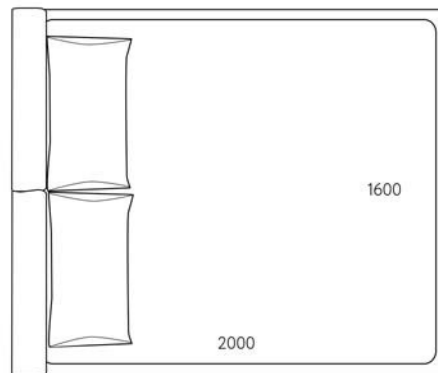

overall size	berth
2140x1340	2000x1200
2140x1040	2000x900
2140x940	2000x800
2040x1040	1900x900
2040x940	1900x800

bed
FERMINO

bed
FERMINO

overall size	berth
2130x2005	2000x2000
2130x1905	2000x1800
2130x1705	2000x1600
2130x1505	2000x1400
2130x1005	2000x1000

bed
PURE

bed
PURE

bed
CLAIRE

bed
CLAIRE

overall size	berth
2160x2150	2000x2000
2160x1950	2000x1800
2160x1750	2000x1600
2160x1550	2000x1400
2160x1150	2000x1000

bed
VITTORIA

bed
VITTORIA

bed
LEVIS PRIME

bed
LEVIS PRIME

bed
CLIFF

bed
CLIFF

overall size	berth
2130x2180	2000x2000
2130x1980	2000x1800
2130x1780	2000x1600

bed
STEFANO

bed
STEFANO

bed
DORA

bed
DORA