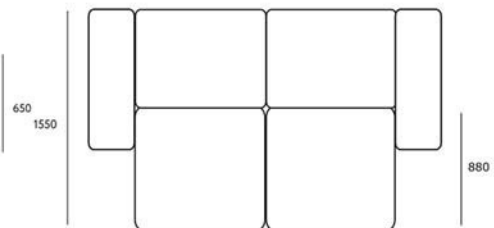

corner sofa
NAVIS
1a

corner sofa
NAVIS
1a

sofa
NAVIS
2

sofa
NAVIS
2

sofa
NAVIS
3

sofa
NAVIS
3

sofa
NAVIS
5

sofa
NAVIS
5

corner sofa
NAVIS
9

corner sofa
NAVIS
9

corner sofa
DOLCI

corner sofa
DOLCI

sofa
DOLCI

sofa
DOLCI

corner sofa
CLIFF

corner sofa
CLIFF

overall size	berth
2140x1340	2000x1200
2140x1040	2000x900
2140x940	2000x800
2040x1040	1900x900
2040x940	1900x800

bed
FERMINO

bed
FERMINO

overall size	berth
2130x2005	2000x2000
2130x1905	2000x1800
2130x1705	2000x1600
2130x1505	2000x1400
2130x1005	2000x1000

bed
PURE

bed
PURE

bed
CLAIRE

bed
CLAIRE

overall size	berth
2160x2150	2000x2000
2160x1950	2000x1800
2160x1750	2000x1600
2160x1550	2000x1400
2160x1150	2000x1000

bed
VITTORIA

bed
VITTORIA

bed
LEVIS PRIME