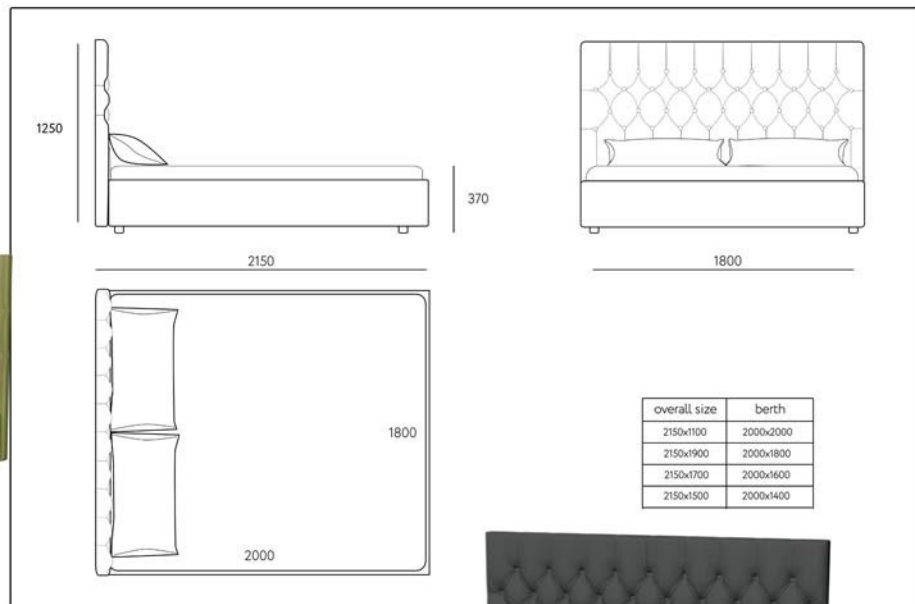

overall size	berth
2140x1340	2000x1200
2140x1040	2000x900
2140x940	2000x800
2040x1040	1900x900
2040x940	1900x800

bed
FERMINO

bed
FERMINO

overall size	berth
2130x2005	2000x2000
2130x1905	2000x1800
2130x1705	2000x1600
2130x1505	2000x1400
2130x1005	2000x1000

bed
PURE

bed
PURE

bed
CLAIRE

bed
CLAIRE

overall size	berth
2160x2150	2000x2000
2160x1950	2000x1800
2160x1750	2000x1600
2160x1550	2000x1400
2160x1150	2000x1000

bed
VITTORIA

bed
VITTORIA

bed
LEVIS PRIME

bed
LEVIS PRIME

bed
CLIFF

bed
CLIFF

overall size	berth
2130x2180	2000x2000
2130x1980	2000x1800
2130x1780	2000x1600

bed
STEFANO

bed
STEFANO

bed
DORA

bed
DORA