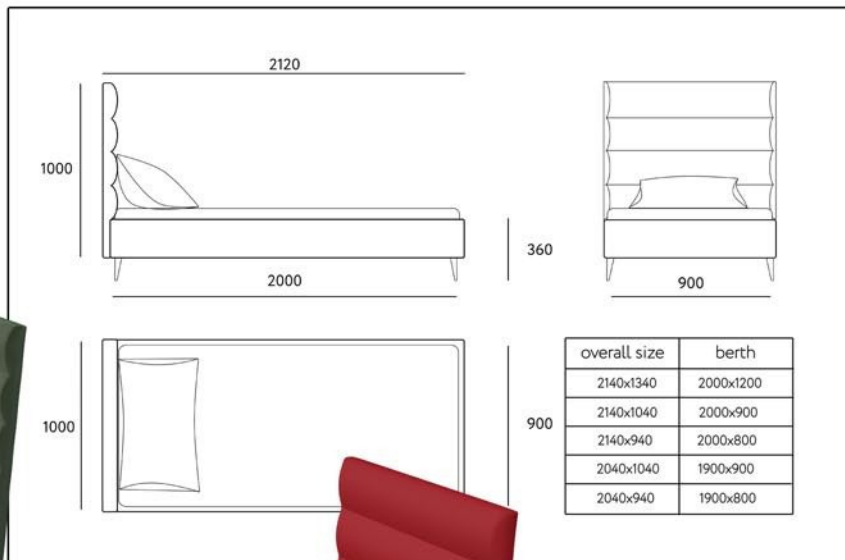

corner sofa
ETNA

corner sofa
ETNA

bed
MEADOW

bed
MEADOW

bed
BELLINI

bed
BELLINI

bed
FANCY

bed
FANCY

overall size	berth
2140x1340	2000x1200
2140x1040	2000x900
2140x940	2000x800
2040x1040	1900x900
2040x940	1900x800

bed
FERMINO

bed
FERMINO

overall size	berth
2130x2005	2000x2000
2130x1905	2000x1800
2130x1705	2000x1600
2130x1505	2000x1400
2130x1005	2000x1000